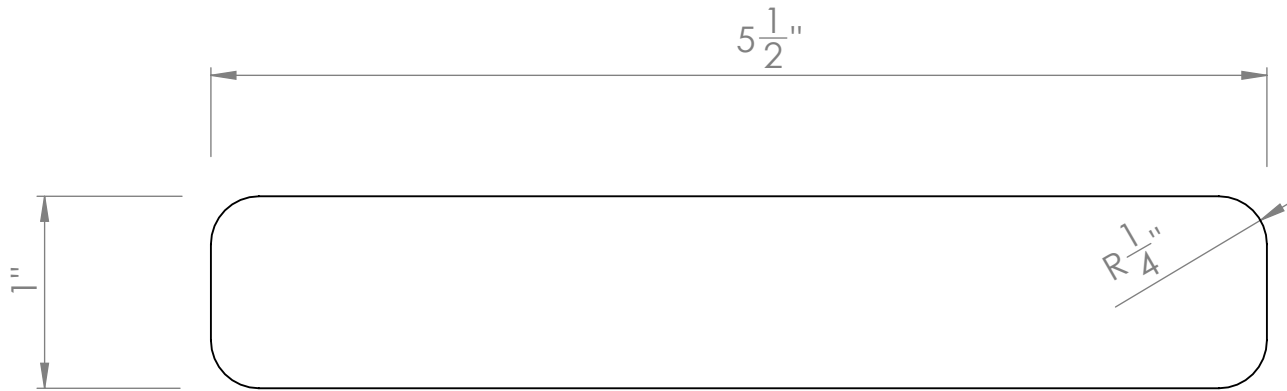

1-1/4 x 6 Radius Edge Deck

	Name	Date	Vancouver Specialty Cedar Products Ltd. 11531 134th St. Surrey, B.C. V3R 0H5 Ph. 604-582-4221 Fax 604-582-4229
Drawn	DinoD	July17	
Checked	TylerB	July17	TITLE: 1-1/4 x 6" Radius Edge Deck 1/4"Radius (1 x 5.5 net)
Customer			
Customer Signature			Pattern No: VS_RED546_14_1512
			Scale: 1:1
			SHEET 1 OF 1