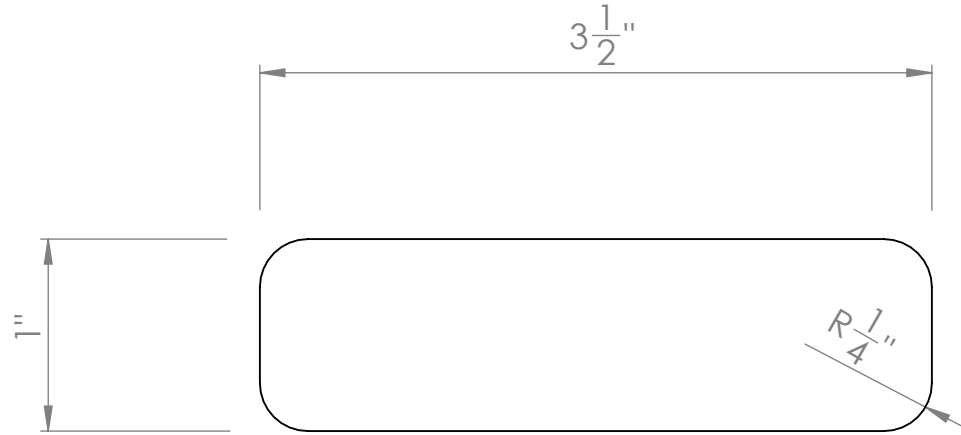

# 1-1/4 x 4 Radius Edge Deck

	Name	Date	Vancouver Specialty Cedar Products Ltd. 11531 134th St. Surrey, B.C. V3R 0H5 Ph. 604-582-4221 Fax 604-582-4229
Drawn	DinoD	Aug17	
Checked	TylerB	Aug17	
Customer			TITLE: 1-1/4 x 4 Radius Edge Deck 1/4"Radius (1 x 3.5 net)
Customer Signature			Pattern No: VS_RED544L_14_1312
			Scale: 1:1
			SHEET 1 OF 1